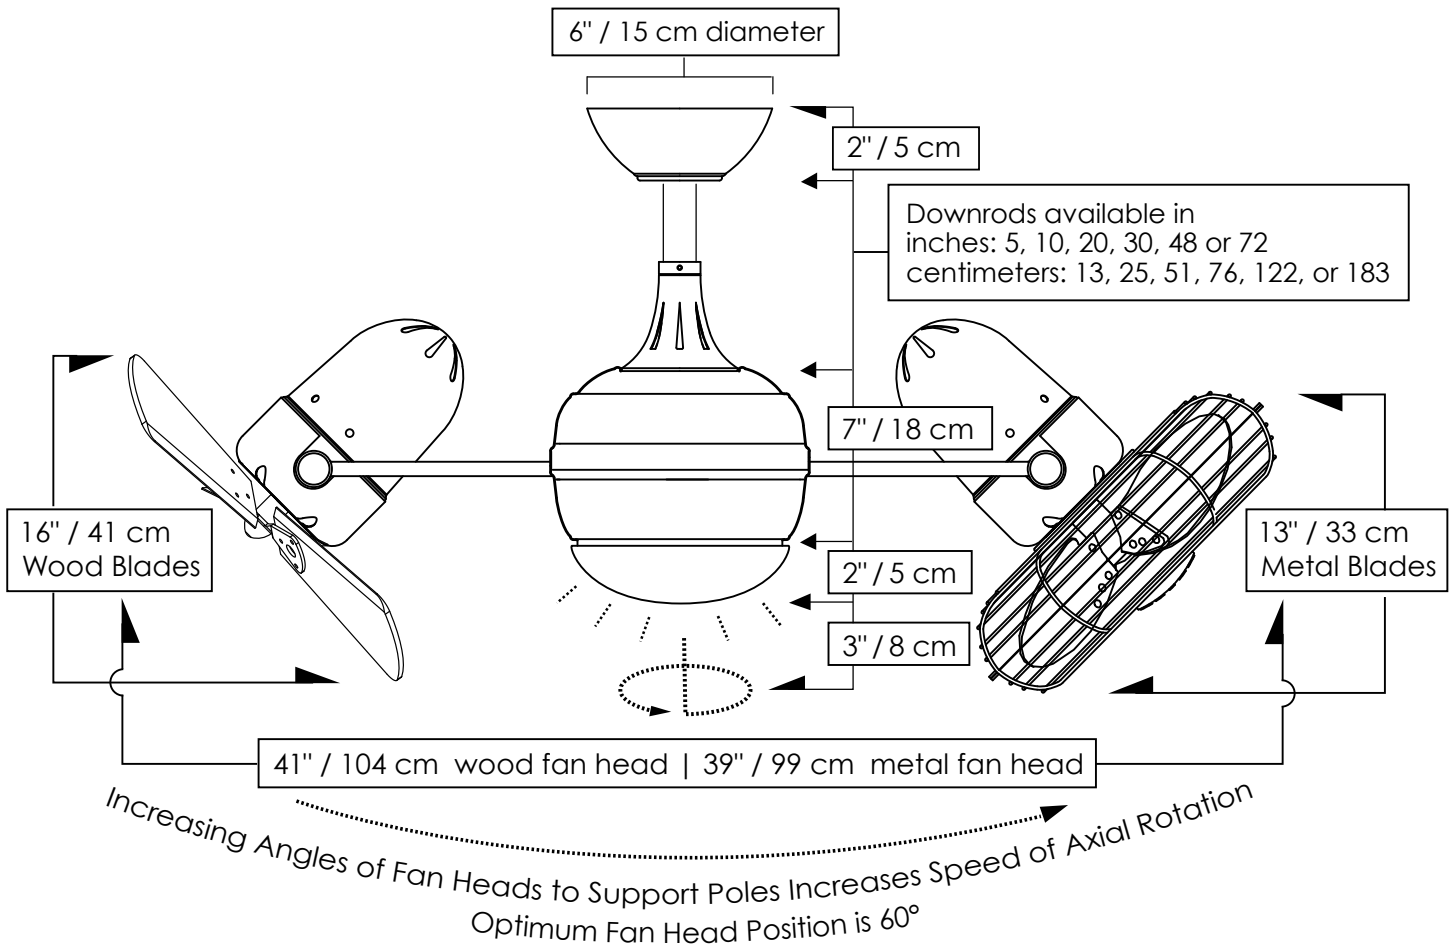

## TECHNICAL SPECS

Overall Drop	14 inches / 41 cm + downrod length
Fan Weight	22 lbs
Voltage	110 (Contact us for 220 conversion)
Motor Type	AC
Rotation	Yes
Downrods Lengths <i>Field cuttable, Non-Threaded</i>	inches: 5, 10, 20, 30, 48, 72 centimeters: 13, 25, 51, 76, 122, 183
Downrod Diameter	1 inch
Environment	Damp locations for all finishes. Neither coastal, saltwater nor chlorine compatible.
Ambience	Soothing White Noise
Safety Certification	UL / CUL
Warranty	Limited Lifetime

## NEW JAN 21, 2020 DOE MOTOR EFFICIENCY DATA

Fan Head Options	Solid Wood	Metal with Guard
Fan Diameter	41 inches / 104 cm	39 inches / 99 cm
Fan Blade Diameter	16 inches / 41 cm	13 inches / 33 cm
Guard Options	No Cage Option	Safety Cage or Decorative Cage
RPM (Low / High)	757 / 1256	1069 / 1442
CFM (Low / High)	2557 / 4171	1844 / 3067
Watts (High)	87.36	80.50
CFM/Watt (High)	50	39
Blade Pitch	19°	31°

## STANDARD EQUIPMENT

One downrod of 10 inches / 25 cm

Vaulted ceiling canopy for up to 29°

Black 3-speed RF remote control with reverse

### CEILING PITCH TABLE

0/12	0 degrees
1/12	4.76 degrees
2/12	9.46 degrees
3/12	14.04 degrees
4/12	18.43 degrees
5/12	22.62 degrees
6/12	26.57 degrees
7/12	30.26 degrees
8/12	33.69 degrees
9/12	36.87 degrees
10/12	39.81 degrees
11/12	42.51 degrees