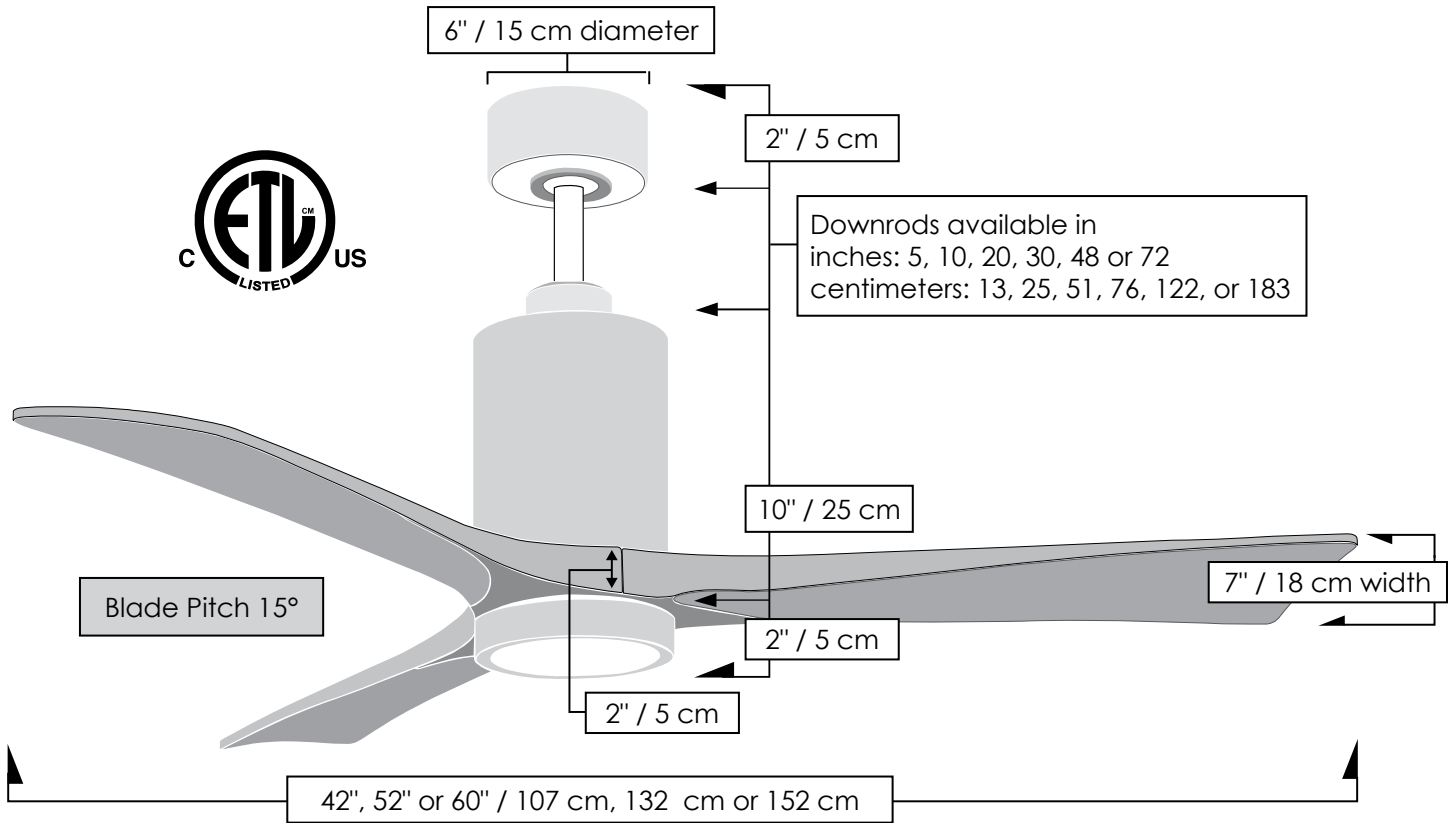

Patrícia-3

TECHNICAL SPECIFICATIONS

CEILING PITCH TABLE	
0/12	0 degrees
1/12	4.76 degrees
2/12	9.46 degrees
3/12	14.04 degrees
4/12	18.43 degrees
5/12	22.62 degrees
6/12	26.57 degrees
7/12	30.26 degrees
8/12	33.69 degrees
9/12	36.87 degrees
10/12	39.81 degrees
11/12	42.51 degrees

CEILING HEIGHT / DOWNROD TABLE	
Ceiling Height	Downrod Lengths <i>Field cuttable. Non-threaded</i>
10 ft or less	5 inches / 13 cm <i>Use safety cages if applicable</i>
10 -12 feet	10 inches / 25 cm
13 feet	20 inches / 51 cm
14 feet	30 inches / 76 cm
15 feet	48 inches / 122 cm
16 feet +	72 inches / 183 cm

Matthews Fan Company

1881 Industrial Drive
Libertyville, IL 60048
Tele: 847.680.9043
Fax: 847.680.8140
www.matthewsfanco.com

© 2023 Matthews Fan Company. All rights reserved.